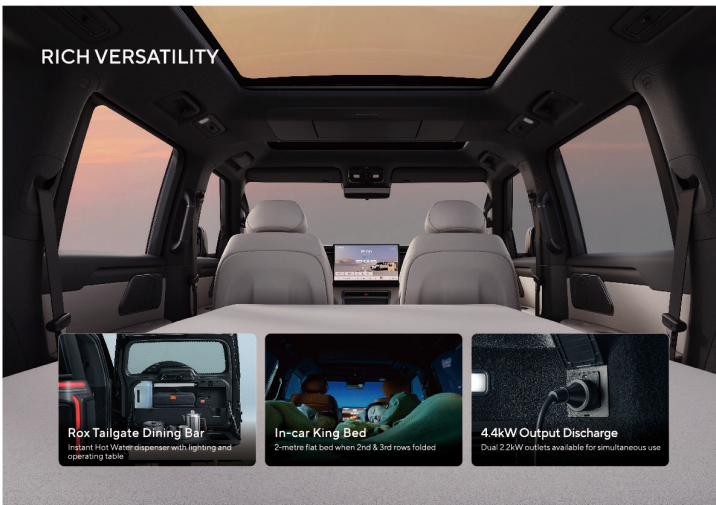

RICH VERSATILITY

Model Version	All-Round 7 Seats	Prestige 6 Seats
Interior Feature		
Driver Seat Adjustment	Electric 14-ways	Electric 14-ways
Front Passenger Seat Adjustment	Electric 10-ways	Electric 10-ways
Second Row Individual Seats	Electric 8-ways	-
Second Row VIP Aviation Seats	-	Electric 12-ways
Genuine Nappa Leather	First&Second Row	First&Second Row
Heated Seat (3 levels)	First&Second Row	First&Second Row
Ventilated Seats (3 levels)	First Row	First&Second Row
Seat Lumbar Support and Massage	First&Second Row	First&Second Row
Third Row Seats Number	3	2
King-size Bed Mode	●	●
Single Bed Mode	●	●
Nap Mode (First&Second row seats)	●	●
Driver seat welcoming function	●	●
Box Button for Front Passenger Seat	●	●
Third Row Seats Angle Adjustment (7-levels)	●	●
Basic Parameters		
Vehicle Overall Dimension	5295mm(with spare tire)*1980mm*1869mm, wheelbase 3010mm	5295mm(with spare tire)*1980mm*1869mm, wheelbase 3010mm
Curb Weight	2735kg	2735kg
0-100km/h Acceleration Time	5.5s	5.5s
Energy Modes	Electric/Fuel/Hybrid	Electric/Fuel/Hybrid
Total Power/Torque	350kW(469hp)/762N·m	350kW(469hp)/762N·m
WLTC Pure Electric Range Under Comprehensive Working Conditions	235km	235km
WLTC Hybrid Range Under Comprehensive Working Conditions	1155km	1155km
Range Extender	1.5T Four-Cylinder	1.5T Four-Cylinder
Emission Standard	Euro V	Euro V
Fuel Tank Capacity	70L	70L
AC Charging Time (2kW)	8.6h(0-100%)	8.6h(0-100%)
EU Standard AC Charging Port	CCS Type 2	CCS Type 2
Battery Capacity	56.0kWh	56.0kWh
Chassis Parameters		
Front Suspension: All Aluminium Alloy Double Wishbone	4-Wheel Ventilated Disc Brakes	Variable Speed EPS
Rear Suspension: All Aluminium Alloy H-Arm Multi-link	Regenerative Braking System	Rox Mode: Sand/Rock/Mud/Snow/Wade
Subframes: All Aluminium Alloy	Absorber: DCC-Dynamic Continuous Control	-
Exterior Feature		
LED Headlights	Side-Opening Tailgate with Electric Soft-Closing	Double-Layer, Sound Insulating Glass for all 3 Rows
LED Taillights	Rain-Sensing Front Wipers	Dual Panoramic Sunroof, Double-Layer Noise And Heat Proof Glass
LED Daytime Driving Light	Electric Heating For Side Mirrors	Dual Electric Sunroof Shades
Adaptive Headlights	Electric Side Mirrors (With Position Memory)	Anti-Uv Glass (All Windows)
Automatic High-Low Beam (By Intelligent Driving Camera)	Automatic Anti-Glare Driver Side Mirror	Rear Windshield Heating
Front And Rear Dynamic Turning Sign Light	Double-Layer, Heat Insulation Windshield	Roof Rack
Comfort and Luxury Feature		
Leather Multi-Function Steering Wheel	Integrated Air Purifier (With Pm2.5 Monitoring And Indication)	4 Door Auto Windows (With Anti-Pinch)
Steering Wheel Heating	Negative Ion Generator	Mobile Phone Bluetooth Key
Tri-Zone Smart Climate Control	Interior Ambient Lights (256 Colors)	Keyless Entrance (4 Door)
Cockpit Feature		
Keyless Start	Carplay	DAB Radio
Multi-Language Telematics Interface (Arabic/English/Spanish etc.)	Carbit Android Mirroring	E-Call
Cockpit Chip (Qualcomm Snapdragon 8155)	Fingerprint-free Finishing	Bluetooth5.1
12.3-Inch Instrument	Anti-Glare Screen Finishing	Front-Row Wireless Mobile Phone Charging (15W)*2
15.7-Inch Center Screen (3K Resolution)	Anti-Shatter Glasses	Trunk Charging 220V Socket
15.6-Inch Rear Roof Entertainment Screen	Rear Cabin Roof Entertainment Screen With Screen Projection (W/O Wire)	Driving Recorder
9-Inch Narrow Frame Streaming Inside Rearview Mirror	14 Speakers	-
Driving Assistance Feature		
Intelligent Driving Chip (TD44*2)	360 HD Panoramic Image	LCA Lane Centering Assistance
Millimeter Wave Radar (*5)	CLC Command Lane Change	BSD Blind Spot Detection
Front Perception Camera (2MP)*2	ACC Adaptive Cruise Control	DOW Door Open Warning
Side Rear Perception Camera (2MP)*4	RCTA Rear Cross Traffic Alert	Surrounding Environment Simulation
Front And Rear Ultrasonic Radar (Front*6, Rear*6)	LDA Lane Deviation Alert	-
Safety Feature		
High-Strength Steel-Aluminum Body	Hill Hold Control	Hill Descent Control
First Row Front Airbag	Tractor Control System	Tire-Pressure Monitoring System
First Row Side Airbag	Vehicle Dynamic Control	Electric Park Brake
Side Curtain Airbags For All Passengers	Electronic Brakeforce Distribution	Pedestrian Warning Noise
Pretensioning Seatbelt	Hazard Warning	Trailer Mode
Electronic Stability Program	Rollover Movement Intervention	Auto Hold Parking Control