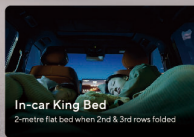

RICH VERSATILITY

Model Version	All-Round 7 Seats	Prestige 6 Seats
Interior Feature		
Driver Seat Adjustment	Electric 14-ways	Electric 14-ways
Front Passenger Seat Adjustment	Electric 10-ways	Electric 10-ways
Second Row Individual Seats	Electric 8-ways	-
Second Row VIP Aviation Seats	-	Electric 12-ways
Genuine Nappa Leather	First&Second Row	First&Second Row
Heated Seat (3 levels)	First&Second Row	First&Second Row
Ventilated Seats (3 levels)	First Row	First&Second Row
Seat Lumbar Support and Massage	First&Second Row	First&Second Row
Third Row Seats Number	3	2
King-size Bed Mode	●	●
Single Bed Mode	●	●
Nap Mode (First&Second row seats)	●	●
Driver seat welcoming function	●	●
Box Button for Front Passenger Seat	●	●
Third Row Seats Angle Adjustment (7-levels)	●	●
Basic Parameters		
Vehicle Overall Dimension	5295mm(with spare tire)*1980mm*1869mm, wheelbase 3010mm	5295mm(with spare tire)*1980mm*1869mm, wheelbase 3010mm
Curb Weight	2735kg	2735kg
0-100km/h Acceleration Time	5.5s	5.5s
Energy Modes	Electric/Fuel/Hybrid	Electric/Fuel/Hybrid
Total Power/Torque	350kW(469hp)/762N·m	350kW(469hp)/762N·m
WLTC Pure Electric Range Under Comprehensive Working Conditions	235km	235km
WLTC Hybrid Range Under Comprehensive Working Conditions	1155km	1155km
Range Extender	1.5T Four-Cylinder	1.5T Four-Cylinder
Emission Standard	Euro V	Euro V
Fuel Tank Capacity	70L	70L
AC Charging Time (2kW)	8.6h(0-100%)	8.6h(0-100%)
EU Standard AC Charging Port	CCS Type 2	CCS Type 2
Battery Capacity	56.0kWh	56.0kWh
Chassis Parameters		
Front Suspension: All Aluminium Alloy Double Wishbone	4-Wheel Ventilated Disc Brakes	Variable Speed EPS
Rear Suspension: All Aluminium Alloy H-Arm Multi-link	Regenerative Braking System	Rox Mode: Sand/Rock/Mud/Snow/Wade
Subframes: All Aluminium Alloy	Absorber: DCC-Dynamic Continuous Control	-
Exterior Feature		
LED Headlights	Side-Opening Tailgate with Electric Soft-Closing	Double-Layer, Sound Insulating Glass for all 3 Rows
LED Taillights	Rain-Sensing Front Wipers	Dual Panoramic Sunroof, Double-Layer Noise And Heat Proof Glass
LED Daytime Driving Light	Electric Heating For Side Mirrors	Dual Electric Sunroof Shades
Adaptive Headlights	Electric Side Mirrors (With Position Memory)	Anti-Uv Glass (All Windows)
Automatic High-Low Beam (By Intelligent Driving Camera)	Automatic Anti-Glare Driver Side Mirror	Rear Windshield Heating
Front And Rear Dynamic Turning Sign Light	Double-Layer, Heat Insulation Windshield	Roof Rack
Comfort and Luxury Feature		
Leather Multi-Function Steering Wheel	Integrated Air Purifier (With Pm2.5 Monitoring And Indication)	4 Door Auto Windows (With Anti-Pinch)
Steering Wheel Heating	Negative Ion Generator	Mobile Phone Bluetooth Key
Tri-Zone Smart Climate Control	Interior Ambient Lights (256 Colors)	Keyless Entrance (4 Door)
Cockpit Feature		
Keyless Start	Carplay	DAB Radio
Multi-Language Telematics Interface (Arabic/English/Spanish etc.)	Carbit Android Mirroring	E-Call
Cockpit Chip (Qualcomm Snapdragon 8155)	Fingerprint-free Finishing	Bluetooth5.1
12.3-Inch Instrument	Anti-Glare Screen Finishing	Front-Row Wireless Mobile Phone Charging (15W)*2
15.7-Inch Center Screen (3K Resolution)	Anti-Shatter Glasses	Trunk Charging 220V Socket
15.6-Inch Rear Roof Entertainment Screen	Rear Cabin Roof Entertainment Screen With Screen Projection (W/O Wire)	Driving Recorder
9-Inch Narrow Frame Streaming Inside Rearview Mirror	14 Speakers	-
Driving Assistance Feature		
Intelligent Driving Chip (TD44*2)	360 HD Panoramic Image	LCA Lane Centering Assistance
Millimeter Wave Radar (*5)	CLC Command Lane Change	BSD Blind Spot Detection
Front Perception Camera (2MP)*2	ACC Adaptive Cruise Control	DOW Door Open Warning
Side Rear Perception Camera (2MP)*4	RCTA Rear Cross Traffic Alert	Surrounding Environment Simulation
Front And Rear Ultrasonic Radar (Front*6, Rear*6)	LDA Lane Deviation Alert	-
Safety Feature		
High-Strength Steel-Aluminum Body	Hill Hold Control	Hill Descent Control
First Row Front Airbag	Tractor Control System	Tire-Pressure Monitoring System
First Row Side Airbag	Vehicle Dynamic Control	Electric Park Brake
Side Curtain Airbags For All Passengers	Electronic Brakeforce Distribution	Pedestrian Warning Noise
Pretensioning Seatbelt	Hazard Warning	Trailer Mode
Electronic Stability Program	Rollover Movement Intervention	Auto Hold Parking Control